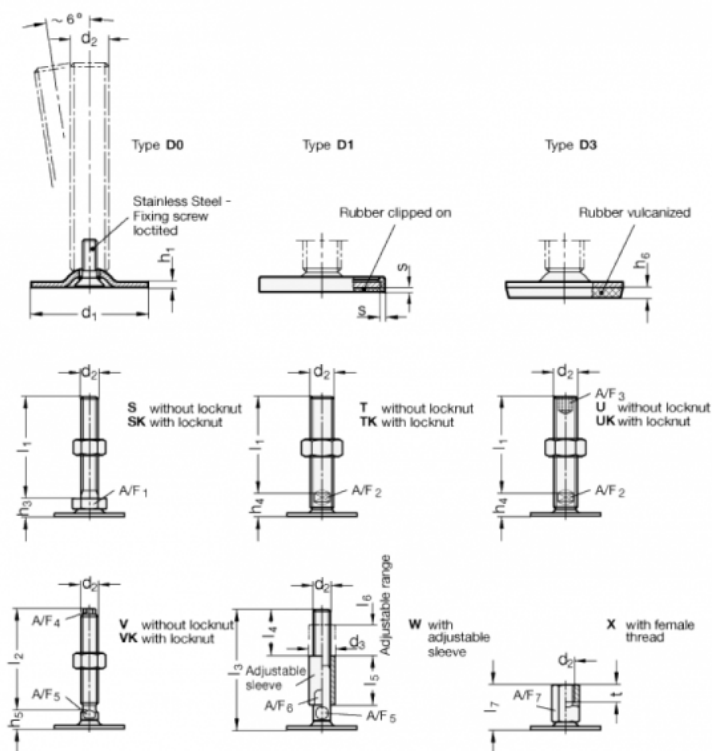

Article number: 204150M1260D1SK
 Description: E+G levelling foot
 GN 41-50-M12-60-D1-SK
 Note: SK With nut, External hexagon at the bottom

Measures

- A/F1 = 17
- d1 = 50
- d2 = M12
- h1 = 2.5
- h3 = 11
- h6 =
- l1 = 60
- s = 2